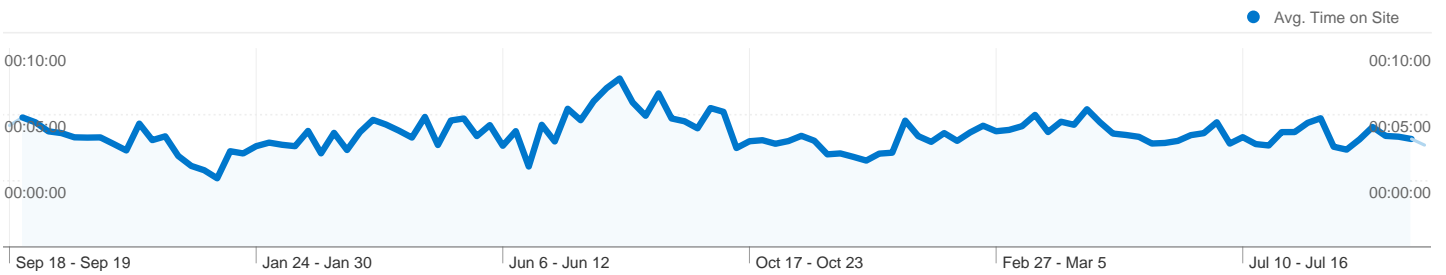

This country/territory sent 735,076 visits via 52 regions

Site Usage

Visits	Pages/Visit	Avg. Time on Site	% New Visits	Bounce Rate	
735,076 % of Site Total: 78.24%	5.55 Site Avg: 5.23 (6.05%)	00:06:05 Site Avg: 00:05:46 (5.50%)	14.14% Site Avg: 14.65% (-3.48%)	23.72% Site Avg: 26.45% (-10.30%)	
Region	Visits	Pages/Visit	Avg. Time on Site	% New Visits	Bounce Rate
California	96,525	5.49	00:06:21	13.24%	28.52%
Texas	75,821	5.65	00:06:24	11.71%	20.47%
Florida	66,405	4.17	00:04:50	11.04%	35.76%
Washington	59,112	6.58	00:06:16	12.17%	17.03%
Georgia	31,790	5.69	00:08:16	21.29%	22.45%
Michigan	30,268	6.02	00:06:23	15.99%	22.14%
Minnesota	28,040	6.09	00:06:12	11.12%	19.45%
North Carolina	26,046	4.83	00:05:09	22.11%	34.59%
New York	23,885	4.96	00:05:21	15.34%	26.49%

Colorado	22,673	6.18	00:06:05	12.14%	21.25%
					1 - 10 of 52

Time on Site for all visitors

Sep 18, 2009 - Oct 18, 2011

Comparing to: Site

00:05:46 Avg. Time on Site

Sep 18, 2009 - Sep 19, 2009	00:06:07
Sep 20, 2009 - Sep 26, 2009	00:06:32
Sep 27, 2009 - Oct 3, 2009	00:06:17
Oct 4, 2009 - Oct 10, 2009	00:05:50
Oct 11, 2009 - Oct 17, 2009	00:05:44
Oct 18, 2009 - Oct 24, 2009	00:05:32
Oct 25, 2009 - Oct 31, 2009	00:05:31
Nov 1, 2009 - Nov 7, 2009	00:05:31
Nov 8, 2009 - Nov 14, 2009	00:05:12
Nov 15, 2009 - Nov 21, 2009	00:04:52
Nov 22, 2009 - Nov 28, 2009	00:06:13
Nov 29, 2009 - Dec 5, 2009	00:05:23
Dec 6, 2009 - Dec 12, 2009	00:05:35
Dec 13, 2009 - Dec 19, 2009	00:04:35
Dec 20, 2009 - Dec 26, 2009	00:04:05
Dec 27, 2009 - Jan 2, 2010	00:03:52
Jan 3, 2010 - Jan 9, 2010	00:03:28
Jan 10, 2010 - Jan 16, 2010	00:04:50
Jan 17, 2010 - Jan 23, 2010	00:04:43
Jan 24, 2010 - Jan 30, 2010	00:05:05
Jan 31, 2010 - Feb 6, 2010	00:05:16
Feb 7, 2010 - Feb 13, 2010	00:05:09
Feb 14, 2010 - Feb 20, 2010	00:05:05
Feb 21, 2010 - Feb 27, 2010	00:05:51
Feb 28, 2010 - Mar 6, 2010	00:04:43
Mar 7, 2010 - Mar 13, 2010	00:05:45