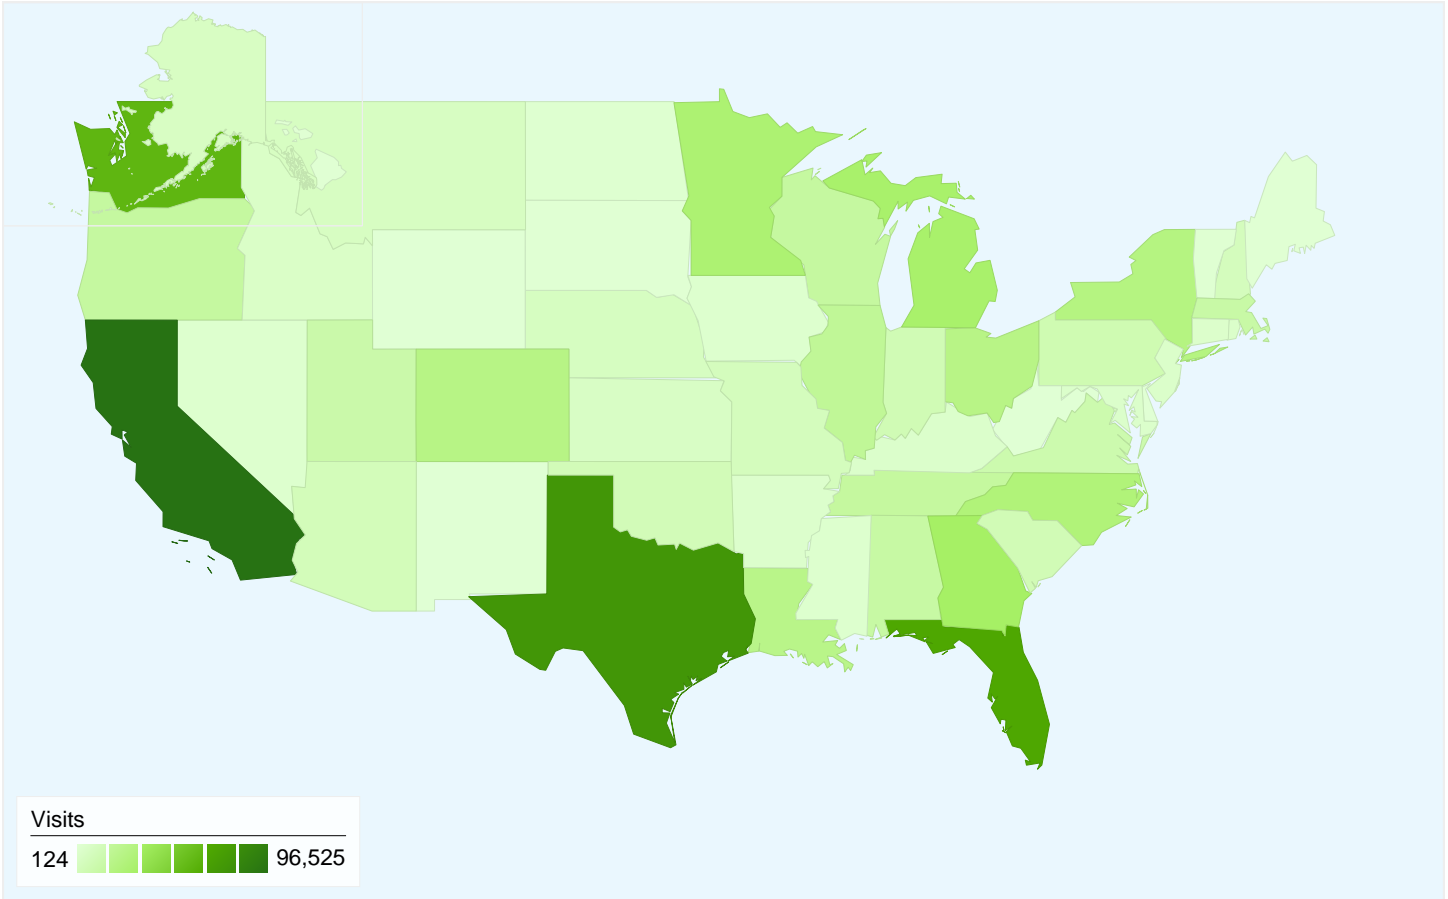

Visitors
139,922

Country/Territory Detail: United States

Visits for all visitors

Visits
939,491

Time on Site for all visitors

Avg. Time on Site
00:05:46

139,922 people visited this site

 **939,491 Visits**

This country/territory sent 735,076 visits via 52 regions

Site Usage

Visits	Pages/Visit	Avg. Time on Site	% New Visits	Bounce Rate	
735,076 % of Site Total: 78.24%	5.55 Site Avg: 5.23 (6.05%)	00:06:05 Site Avg: 00:05:46 (5.50%)	14.14% Site Avg: 14.65% (-3.48%)	23.72% Site Avg: 26.45% (-10.30%)	
Region	Visits	Pages/Visit	Avg. Time on Site	% New Visits	Bounce Rate
California	96,525	5.49	00:06:21	13.24%	28.52%
Texas	75,821	5.65	00:06:24	11.71%	20.47%
Florida	66,405	4.17	00:04:50	11.04%	35.76%
Washington	59,112	6.58	00:06:16	12.17%	17.03%
Georgia	31,790	5.69	00:08:16	21.29%	22.45%
Michigan	30,268	6.02	00:06:23	15.99%	22.14%
Minnesota	28,040	6.09	00:06:12	11.12%	19.45%
North Carolina	26,046	4.83	00:05:09	22.11%	34.59%
New York	23,885	4.96	00:05:21	15.34%	26.49%