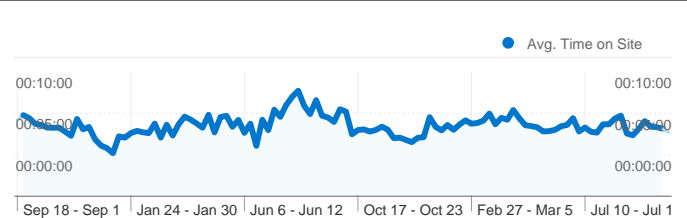

Site Usage

939,491 Visits

26.45% Bounce Rate

4,914,650 Pageviews

00:05:46 Avg. Time on Site

5.23 Pages/Visit

14.65% % New Visits

Visitors Overview

Visitors
139,922

Country/Territory Detail: United States

Visits for all visitors

Visits
939,491

Time on Site for all visitors

Avg. Time on Site
00:05:46

139,922 people visited this site

 **939,491 Visits**

 **139,922 Absolute Unique Visitors**

 **4,914,650 Pageviews**

 **5.23 Average Pageviews**

 **00:05:46 Time on Site**

 **26.45% Bounce Rate**

 **14.65% New Visits**

Technical Profile

Browser	Visits	% visits
Internet Explorer	450,213	47.92%
Safari	201,535	21.45%
Firefox	163,670	17.42%
Chrome	101,925	10.85%
Android Browser	11,020	1.17%

939,491 Visits

1,234.55 Visits / Day

Sep 18, 2009 - Sep 19, 2009	0.17% (1,588)
Sep 20, 2009 - Sep 26, 2009	0.62% (5,852)
Sep 27, 2009 - Oct 3, 2009	0.62% (5,812)
Oct 4, 2009 - Oct 10, 2009	0.59% (5,573)
Oct 11, 2009 - Oct 17, 2009	0.57% (5,387)
Oct 18, 2009 - Oct 24, 2009	0.56% (5,275)
Oct 25, 2009 - Oct 31, 2009	0.53% (4,976)
Nov 1, 2009 - Nov 7, 2009	0.53% (5,013)
Nov 8, 2009 - Nov 14, 2009	0.53% (4,938)
Nov 15, 2009 - Nov 21, 2009	0.49% (4,574)
Nov 22, 2009 - Nov 28, 2009	0.45% (4,181)
Nov 29, 2009 - Dec 5, 2009	0.45% (4,263)
Dec 6, 2009 - Dec 12, 2009	0.46% (4,335)
Dec 13, 2009 - Dec 19, 2009	0.42% (3,936)
Dec 20, 2009 - Dec 26, 2009	0.34% (3,158)
Dec 27, 2009 - Jan 2, 2010	0.30% (2,782)
Jan 3, 2010 - Jan 9, 2010	0.36% (3,368)
Jan 10, 2010 - Jan 16, 2010	0.40% (3,748)
Jan 17, 2010 - Jan 23, 2010	0.40% (3,795)
Jan 24, 2010 - Jan 30, 2010	0.41% (3,895)
Jan 31, 2010 - Feb 6, 2010	0.46% (4,365)
Feb 7, 2010 - Feb 13, 2010	0.46% (4,331)
Feb 14, 2010 - Feb 20, 2010	0.50% (4,700)
Feb 21, 2010 - Feb 27, 2010	0.51% (4,814)
Feb 28, 2010 - Mar 6, 2010	0.53% (4,993)
Mar 7, 2010 - Mar 13, 2010	0.57% (5,348)