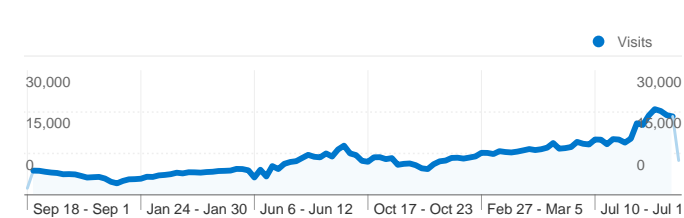

Site Usage

939,491 Visits

26.45% Bounce Rate

4,914,650 Pageviews

00:05:46 Avg. Time on Site

5.23 Pages/Visit

14.65% % New Visits

Visitors Overview

Visitors
139,922

Country/Territory Detail: United States

Visits for all visitors

Visits
939,491

Time on Site for all visitors

Avg. Time on Site
00:05:46

139,922 people visited this site

 **939,491 Visits**

 **139,922 Absolute Unique Visitors**

 **4,914,650 Pageviews**

 **5.23 Average Pageviews**

 **00:05:46 Time on Site**

 **26.45% Bounce Rate**

 **14.65% New Visits**

Technical Profile

Browser	Visits	% visits
Internet Explorer	450,213	47.92%
Safari	201,535	21.45%
Firefox	163,670	17.42%
Chrome	101,925	10.85%
Android Browser	11,020	1.17%