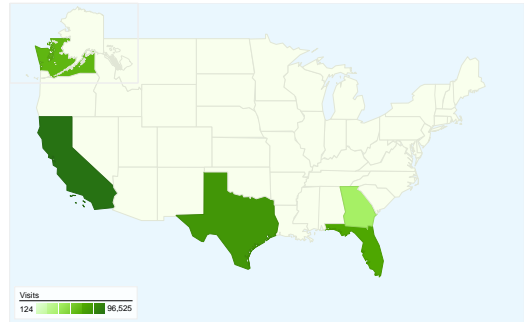

Site Usage

939,491 Visits

26.45% Bounce Rate

4,914,650 Pageviews

00:05:46 Avg. Time on Site

5.23 Pages/Visit

14.65% % New Visits

Visitors Overview

Visitors
139,922

Country/Territory Detail: United States

Visits for all visitors

Visits
939,491

Time on Site for all visitors

Avg. Time on Site
00:05:46

139,922 people visited this site

 **939,491 Visits**

This country/territory sent 735,076 visits via 52 regions

Site Usage

Visits	Pages/Visit	Avg. Time on Site	% New Visits	Bounce Rate	
735,076 % of Site Total: 78.24%	5.55 Site Avg: 5.23 (6.05%)	00:06:05 Site Avg: 00:05:46 (5.50%)	14.14% Site Avg: 14.65% (-3.48%)	23.72% Site Avg: 26.45% (-10.30%)	
Region	Visits	Pages/Visit	Avg. Time on Site	% New Visits	Bounce Rate
California	96,525	5.49	00:06:21	13.24%	28.52%
Texas	75,821	5.65	00:06:24	11.71%	20.47%
Florida	66,405	4.17	00:04:50	11.04%	35.76%
Washington	59,112	6.58	00:06:16	12.17%	17.03%
Georgia	31,790	5.69	00:08:16	21.29%	22.45%
Michigan	30,268	6.02	00:06:23	15.99%	22.14%
Minnesota	28,040	6.09	00:06:12	11.12%	19.45%
North Carolina	26,046	4.83	00:05:09	22.11%	34.59%
New York	23,885	4.96	00:05:21	15.34%	26.49%