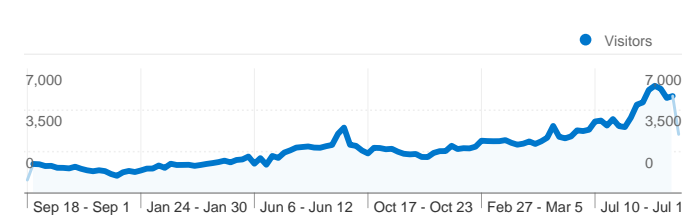

Site Usage

939,491 Visits

26.45% Bounce Rate

4,914,650 Pageviews

00:05:46 Avg. Time on Site

5.23 Pages/Visit

14.65% % New Visits

Visitors Overview

Visitors
139,922

Country/Territory Detail: United States

Visits for all visitors

Visits
939,491

Time on Site for all visitors

Avg. Time on Site
00:05:46

139,922 people visited this site

 **939,491 Visits**

 **139,922 Absolute Unique Visitors**

 **4,914,650 Pageviews**

 **5.23 Average Pageviews**

 **00:05:46 Time on Site**

 **26.45% Bounce Rate**

 **14.65% New Visits**

Technical Profile

Browser	Visits	% visits
Internet Explorer	450,213	47.92%
Safari	201,535	21.45%
Firefox	163,670	17.42%
Chrome	101,925	10.85%
Android Browser	11,020	1.17%