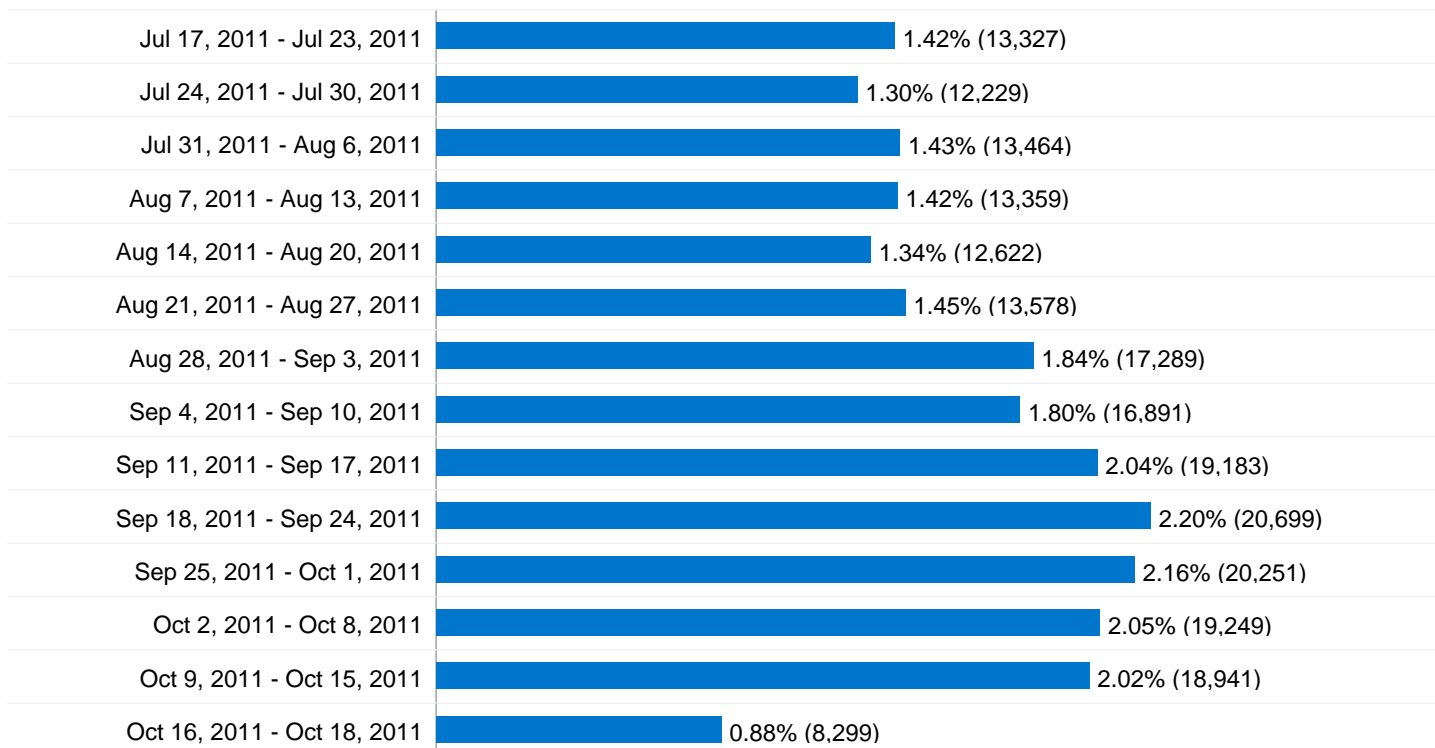

Visitors
139,922

Country/Territory Detail: United States

Visits for all visitors

Visits
939,491

Time on Site for all visitors

Avg. Time on Site
00:05:46

139,922 people visited this site

 **939,491 Visits**

 **139,922 Absolute Unique Visitors**

 **4,914,650 Pageviews**

 **5.23 Average Pageviews**

 **00:05:46 Time on Site**

 **26.45% Bounce Rate**

 **14.65% New Visits**

Technical Profile

Browser	Visits	% visits
Internet Explorer	450,213	47.92%
Safari	201,535	21.45%
Firefox	163,670	17.42%
Chrome	101,925	10.85%
Android Browser	11,020	1.17%

939,491 Visits

1,234.55 Visits / Day

Sep 18, 2009 - Sep 19, 2009	0.17% (1,588)
Sep 20, 2009 - Sep 26, 2009	0.62% (5,852)
Sep 27, 2009 - Oct 3, 2009	0.62% (5,812)
Oct 4, 2009 - Oct 10, 2009	0.59% (5,573)
Oct 11, 2009 - Oct 17, 2009	0.57% (5,387)
Oct 18, 2009 - Oct 24, 2009	0.56% (5,275)
Oct 25, 2009 - Oct 31, 2009	0.53% (4,976)
Nov 1, 2009 - Nov 7, 2009	0.53% (5,013)
Nov 8, 2009 - Nov 14, 2009	0.53% (4,938)
Nov 15, 2009 - Nov 21, 2009	0.49% (4,574)
Nov 22, 2009 - Nov 28, 2009	0.45% (4,181)
Nov 29, 2009 - Dec 5, 2009	0.45% (4,263)
Dec 6, 2009 - Dec 12, 2009	0.46% (4,335)
Dec 13, 2009 - Dec 19, 2009	0.42% (3,936)
Dec 20, 2009 - Dec 26, 2009	0.34% (3,158)
Dec 27, 2009 - Jan 2, 2010	0.30% (2,782)
Jan 3, 2010 - Jan 9, 2010	0.36% (3,368)
Jan 10, 2010 - Jan 16, 2010	0.40% (3,748)
Jan 17, 2010 - Jan 23, 2010	0.40% (3,795)
Jan 24, 2010 - Jan 30, 2010	0.41% (3,895)
Jan 31, 2010 - Feb 6, 2010	0.46% (4,365)
Feb 7, 2010 - Feb 13, 2010	0.46% (4,331)
Feb 14, 2010 - Feb 20, 2010	0.50% (4,700)
Feb 21, 2010 - Feb 27, 2010	0.51% (4,814)
Feb 28, 2010 - Mar 6, 2010	0.53% (4,993)
Mar 7, 2010 - Mar 13, 2010	0.57% (5,348)